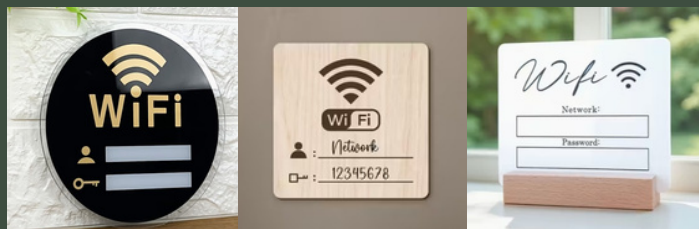

EarthLine Eco Cleaning Products

Clean care for your home and the planet is almost here. Meet the new EarthLine Eco Professional Cleaning range—engineered to deliver a professional-grade shine without the harsh chemical residue.

The Launch Lineup (more to follow):

- **All-Purpose Cleaner:** Your daily go-to for a streak-free, safe and clean environment.
- **Stone Bright (Granite Cleaner):** Gentle, natural care that restores the luster of stone and granite surfaces.

Check out our new collection of premium, rewriteable Wi-Fi signs. Designed to complement high-end hotel interiors, made with materials like gloss acrylic and natural wood. Provide your guests with instant, elegant connectivity the moment they step into the lobby, lounge, or suite.